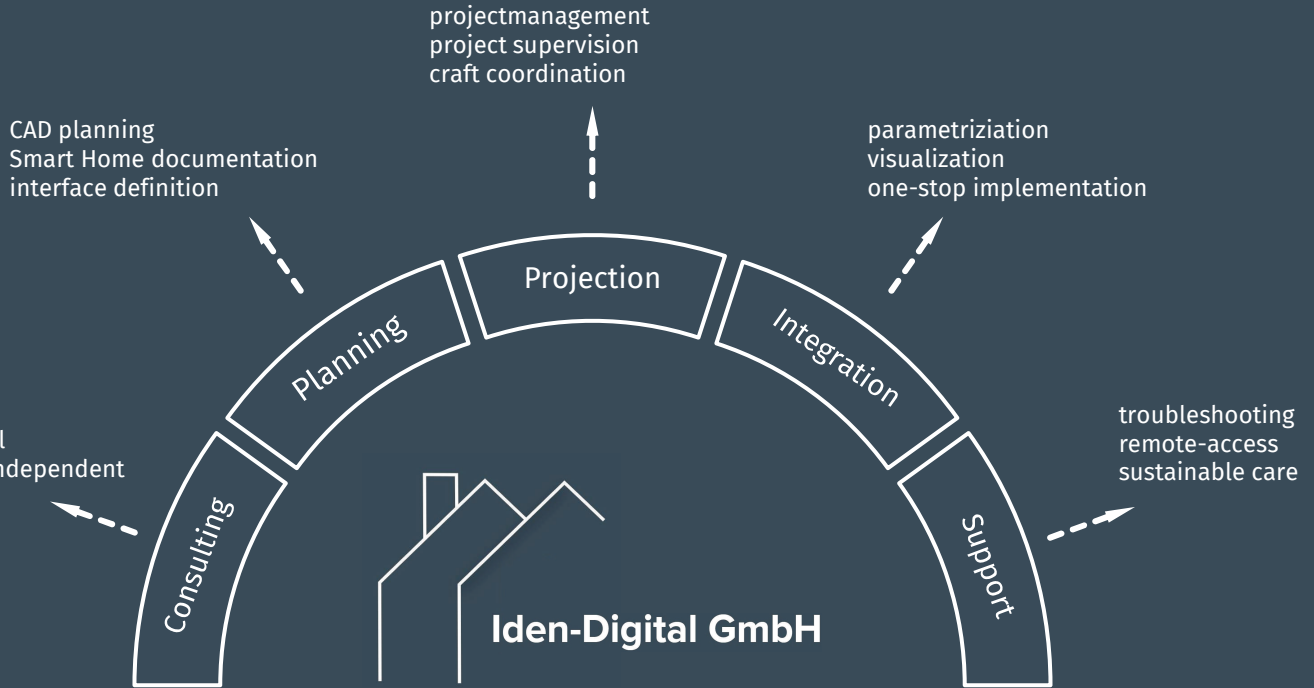

Iden-Digital GmbH

Smart Home erleben

intelligent building control | simply smart

Lights
Blinds
Heating
Cooling

Security
Remote Access
Visualization
Door Intercom

Scenes
Multiroom
Network engineering
Voice control

Partner for

✓ Builders

✓ Developers

✓ Electricians

✓ Planning offices

Smart Home

- links all crafts
- unites all functions
- steers all appliances
- creates safety
- supports power efficiency
- is modern living

simply smart

Our offices are directly at the A9 / Exit Langenbruck